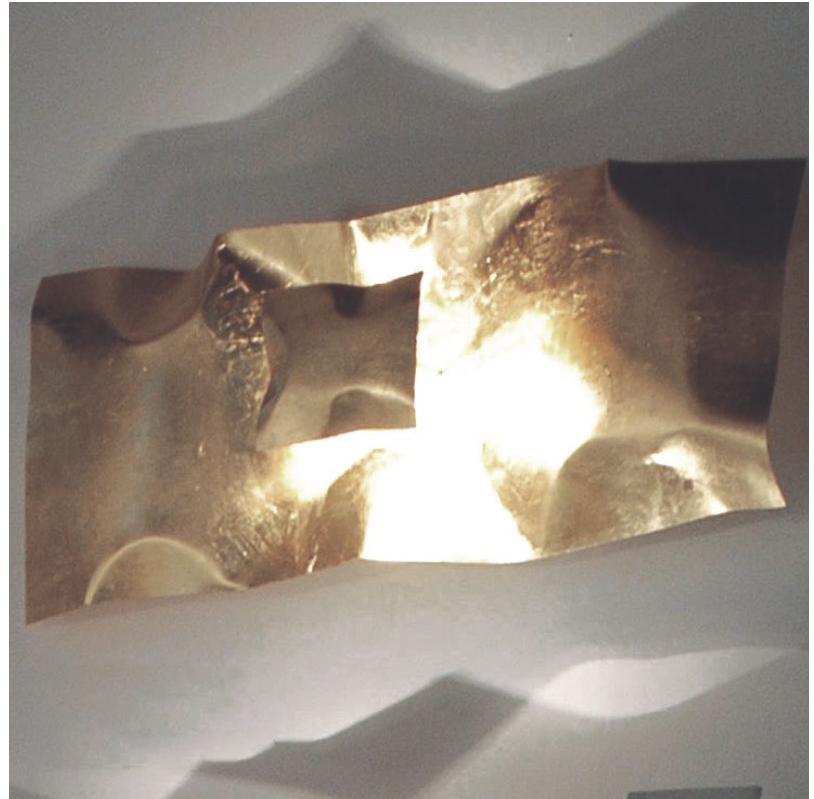

CRASH SURFACE

D133003-

base number   Finish
Options

1. To build a product code in our configurator select the specify button on the base model # product page
2. To build a manual product code on this datasheet choose from the options listed below in blue font and add the suffix to the base model #

GENERAL

Series: Crash
Brand: Knikerboker
Division: Design
Mounting Type: Surface
Mounting Location: Wall
Subcategory: Ambient

PHYSICAL

Shape: Rectangle
Length (mm): 1000
Length (in): 39 ³/₈
Height (mm): 1000
Height (in): 39 ³/₈
Extension (mm): 260
Extension (in): 10 ¹/₄
Light Distribution: Indirect
Fixture Finish: [TWH / MBK / SLF / GLF / CLF / BLF](#)
Fixture Material: Metal

ELECTRICAL

Lamp Type: LED
Input Wattage (W): 10.5
Total Output Wattage (W): 10
Dimming: Tri-Mode (Non-Dimming and Phase Dimming (120Vac only) and 0-10V Dimming)
Driver Included: Yes
Driver Location: Integrated
Driver Type: Constant Current - Universal
Driver Class: Class 2
Input Voltage (V): 120 - 277
Constant Current (MA): 250
Upon Request: 0-10Vdc dimming / Phase dimming @120Vac / 277Vac

LED

Number of LEDs: 1
Color Temperature (°K): 3000
Max. Delivered Lumen (lm): 1100
CRI: >85 CRI
Lamp Life (hrs): 50000

OPTICAL

RATINGS AND CERTIFICATIONS

Certified By: Certified for North American Standards
IP rating: IP20