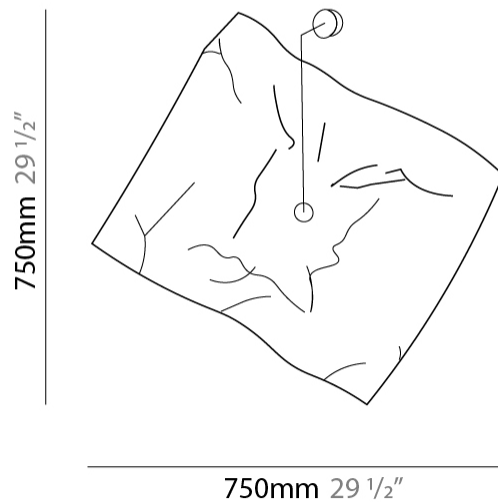

PROJECT
TYPE
SPECIFIER
QUANTITY
DATE

CRASH SURFACE

D133000-

base number Finish
Options

1. To build a product code in our configurator select the specify button on the base model # product page
2. To build a manual product code on this datasheet choose from the options listed below in blue font and add the suffix to the base model #

GENERAL

Series: Crash
Brand: Knikerboker
Division: Design
Mounting Type: Surface
Mounting Location: Wall
Subcategory: Ambient

PHYSICAL

Shape: Square
Length (mm): 750
Length (in): 29 1/2
Width (mm): 750
Width (in): 29 1/2
Extension (mm): 260
Extension (in): 10 1/4
Light Distribution: Indirect
Fixture Finish: TWH / MBK / SLF / GLF / CLF / BLF
Fixture Material: Metal

ELECTRICAL

Lamp Type: LED
Input Wattage (W): 10.5
Total Output Wattage (W): 10
Dimming: Tri-Mode (Non-Dimming and Phase Dimming (120Vac only) and 0-10V Dimming)
Driver Included: Yes
Driver Location: Integrated
Driver Type: Constant Current - Universal
Driver Class: Class 2
Input Voltage (V): 120 - 277
Constant Current (MA): 250
Upon Request: 0-10Vdc dimming / Phase dimming @120Vac only / Non-dimming 120/277Vac

LED

Number of LEDs: 1
Color Temperature (°K): 3000
Max. Delivered Lumen (lm): 1100
CRI: >85 CRI
Lamp Life (hrs): 50000

OPTICAL

RATINGS AND CERTIFICATIONS

Certified By: Certified for North American Standards
IP rating: IP20