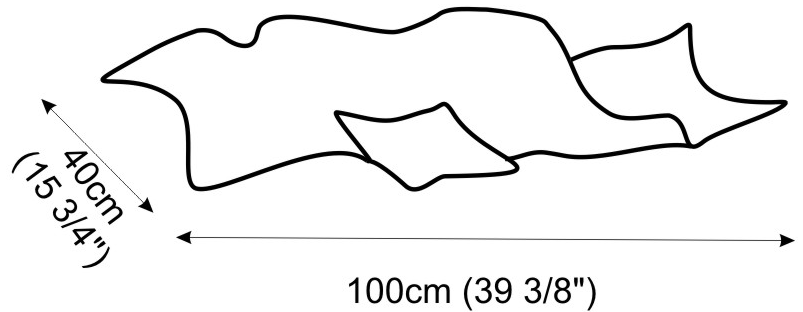

GENERAL

Series: Crash _____
Brand: Knikerboker _____
Division: Design _____
Mounting Type: Surface _____
Mounting Location: Ceiling _____
Subcategory: Ambient _____

PHYSICAL

Shape: Abstract _____
Length (mm): 1000 _____
Length (in): 39 ³/₈ _____
Width (mm): 400 _____
Width (in): 15 ³/₄ _____
Height (mm): 240 _____
Height (in): 9 ⁷/₁₆ _____
Extension (mm): 250 _____
Extension (in): 9 ¹³/₁₆ _____
Light Distribution: Indirect _____
Fixture Finish: BFM / BRL / BRW / CLF / CLM / CLW / GLF / GLM / GLW / MBK / SLF / SLM / SLW / WHI _____
Fixture Material: Metal _____

ELECTRICAL

Lamp Type: LED _____
Input Wattage (W): 10.5 _____
Total Output Wattage (W): 10 _____
Dimming: Tri-Mode (Non-Dimming and Phase Dimming (120Vac only) and 0-10V Dimming) _____
Driver Included: Yes _____
Driver Location: Integrated _____
Driver Type: Constant Current - Universal _____
Driver Class: Class 2 _____
Input Voltage (V): 120 - 277 _____
Constant Current (MA): 250 _____
Upon Request: 0-10Vdc dimming / Phase dimming @120Vac / 277Vac _____

LED

Number of LEDs: 1 _____
Color Temperature (°K): 3000 _____
Max. Delivered Lumen (lm): 2200 _____
CRI: >85 CRI _____
Lamp Life (hrs): 50000 _____

OPTICAL

RATINGS AND CERTIFICATIONS

Certified By: Certified for North American Standards _____
IP rating: IP20 _____